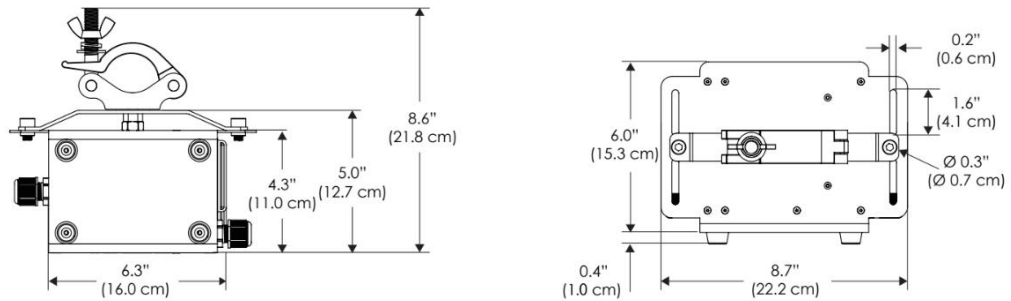

PSX Power Supply w/ DMX

PSX

US US 120V
EU EU 220V
277 US 277V
277IP 100-277V IP67 PSU

SPECIFICATIONS

Beam Angle	15°
Spectrum Type	AMZ : Plant Flourish & Growth
	TLB : Coral Health & Growth
Control	Intensity (0% - 100%), CCT
LED Source	DiCon Dense Matrix LED
Power Draw	AMZ : 720W
	TLB : 800W
AC Input Voltage	100 - 277V AC, 60Hz
Cooling	Fan Cooled
Operating Temperature	32 - 104°F (0 - 40°C)
Fixture Weight	9.7lb (~4.4kg)
Power Supply Weight	100 - 240v : 7.5lb (~3.4kg)
	100 - 277v : 14.1lb (~6.4kg)

MECHANICAL FIGURES

W2KS-CLP

W2KS-PVT

**Power Supply
-US
-277**

**Power Supply
-277IP**

PHOTOMETRIC DATA

AMZ

Distance		10' (~3.0 m)	15' (~4.6 m)	20' (~6.1 m)
@4000K	fc	1386	708	375
	lux	14910	7621	4032
@6500K	fc	1409	720	381
	lux	15158	7748	4098
Beam Diameter		Ø 3.5' (1.1m)	Ø 5.3' (1.6m)	Ø 7.0' (2.1m)

TLB

Distance		10' (~3.0 m)	15' (~4.6 m)	20' (~6.1 m)
@8000K	fc	937	485	262
	lux	10084	5220	2818
@14000K	fc	2970	681	367
	lux	31965	7320	3947
Beam Diameter		Ø 2.3' (0.7m)	Ø 5.2' (1.6m)	Ø 7.0' (2.1m)