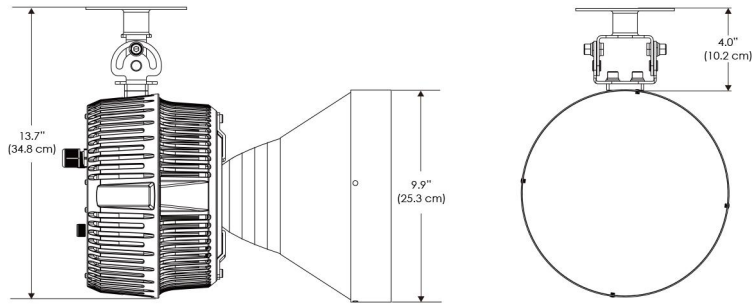

PSX Power Supply w/ DMX

PSX

US US 120V
EU EU 220V
277 US 277V
277IP 100-277V IP67 PSU

SPECIFICATIONS

Beam Angle	15°
Spectrum Type	AMZ : Plant Flourish & Growth
	TLB : Coral Health & Growth
Control	Intensity (0% - 100%), CCT
LED Source	DiCon Dense Matrix LED
Power Draw	AMZ : 720W
	TLB : 800W
AC Input Voltage	100 - 277V AC, 60Hz
Cooling	Fan Cooled
Operating Temperature	32 - 104°F (0 - 40°C)
Fixture Weight	9.7lb (~4.4kg)
Power Supply Weight	100 - 240v : 7.5lb (~3.4kg)
	100 - 277v : 14.1lb (~6.4kg)

MECHANICAL FIGURES

W2KS-CLP

W2KS-PVT

**Power Supply
-US
-277**

**Power Supply
-277IP**

PHOTOMETRIC DATA

AMZ

Distance		10' (~3.0 m)	15' (~4.6 m)	20' (~6.1 m)
@4000K	fc	1386	708	375
	lux	14910	7621	4032
@6500K	fc	1409	720	381
	lux	15158	7748	4098
Beam Diameter		Ø 3.5' (1.1m)	Ø 5.3' (1.6m)	Ø 7.0' (2.1m)

TLB

Distance		10' (~3.0 m)	15' (~4.6 m)	20' (~6.1 m)
@8000K	fc	937	485	262
	lux	10084	5220	2818
@14000K	fc	2970	681	367
	lux	31965	7320	3947
Beam Diameter		Ø 2.3' (0.7m)	Ø 5.2' (1.6m)	Ø 7.0' (2.1m)