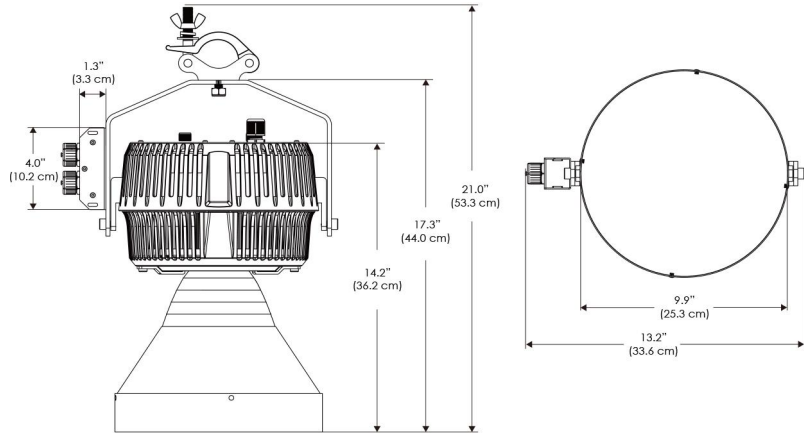

PSX Power Supply w/ DMX

PSX

US US 120V
EU EU 220V
277 US 277V
277IP 100-277V IP67 PSU

SPECIFICATIONS

Beam Angle	15°
Spectrum Type	AMZ : Plant Flourish & Growth
	TLB : Coral Health & Growth
Control	Intensity (0% - 100%), CCT
LED Source	DiCon Dense Matrix LED
Power Draw	AMZ : 720W
	TLB : 800W
AC Input Voltage	100 - 277V AC, 60Hz
Cooling	Fan Cooled
Operating Temperature	32 - 104°F (0 - 40°C)
Fixture Weight	9.7lb (~4.4kg)
Power Supply Weight	100 - 240v : 7.5lb (~3.4kg)
	100 - 277v : 14.1lb (~6.4kg)

MECHANICAL FIGURES

W2KS-CLP

W2KS-PVT

**Power Supply
-US
-277**

**Power Supply
-277IP**

PHOTOMETRIC DATA

AMZ

Distance		10' (~3.0 m)	15' (~4.6 m)	20' (~6.1 m)
@4000K	fc	1386	708	375
	lux	14910	7621	4032
@6500K	fc	1409	720	381
	lux	15158	7748	4098
Beam Diameter		Ø 3.5' (1.1m)	Ø 5.3' (1.6m)	Ø 7.0' (2.1m)

TLB

Distance		10' (~3.0 m)	15' (~4.6 m)	20' (~6.1 m)
@8000K	fc	937	485	262
	lux	10084	5220	2818
@14000K	fc	2970	681	367
	lux	31965	7320	3947
Beam Diameter		Ø 2.3' (0.7m)	Ø 5.2' (1.6m)	Ø 7.0' (2.1m)