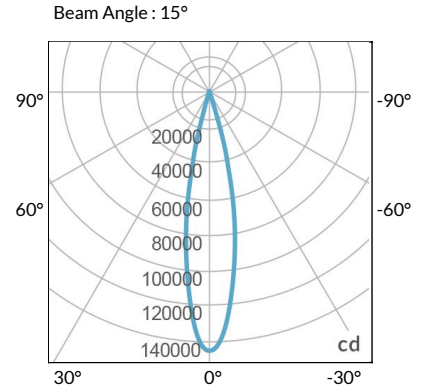

MECHANICAL FIGURES

W2KS-CLP

W2KS-PVT

**Power Supply
-US
-277**

**Power Supply
-277IP**

PHOTOMETRIC DATA

AMZ

Distance		10' (~3.0 m)	15' (~4.6 m)	20' (~6.1 m)
@4000K	fc	1386	708	375
	lux	14910	7621	4032
@6500K	fc	1409	720	381
	lux	15158	7748	4098
Beam Diameter		Ø 3.5' (1.1m)	Ø 5.3' (1.6m)	Ø 7.0' (2.1m)

TLB

Distance		10' (~3.0 m)	15' (~4.6 m)	20' (~6.1 m)
@8000K	fc	937	485	262
	lux	10084	5220	2818
@14000K	fc	2970	681	367
	lux	31965	7320	3947
Beam Diameter		Ø 2.3' (0.7m)	Ø 5.2' (1.6m)	Ø 7.0' (2.1m)