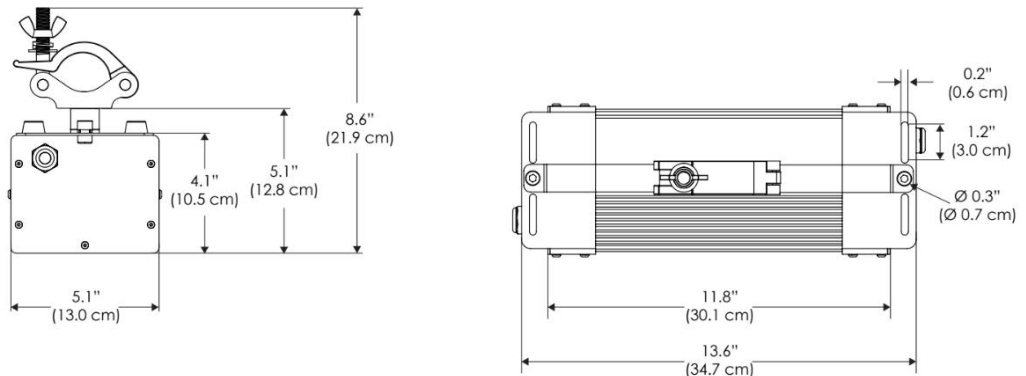

PSX Power Supply w/ DMX

PSX

US US 120V
EU EU 220V
277 US 277V
277IP 100-277V IP67 PSU

SPECIFICATIONS

Beam Angle	15°
Spectrum Type	AMZ : Plant Flourish & Growth
	TLB : Coral Health & Growth
Control	Intensity (0% - 100%), CCT
LED Source	DiCon Dense Matrix LED
Power Draw	AMZ : 720W
	TLB : 800W
AC Input Voltage	100 - 277V AC, 60Hz
Cooling	Fan Cooled
Operating Temperature	32 - 104°F (0 - 40°C)
Fixture Weight	9.7lb (~4.4kg)
Power Supply Weight	100 - 240v : 7.5lb (~3.4kg)
	100 - 277v : 14.1lb (~6.4kg)

MECHANICAL FIGURES

W2KS-CLP

W2KS-PVT

**Power Supply
-US
-277**

**Power Supply
-277IP**

PHOTOMETRIC DATA

AMZ

Distance		10' (~3.0 m)	15' (~4.6 m)	20' (~6.1 m)
@4000K	fc	1386	708	375
	lux	14910	7621	4032
@6500K	fc	1409	720	381
	lux	15158	7748	4098
Beam Diameter		Ø 3.5' (1.1m)	Ø 5.3' (1.6m)	Ø 7.0' (2.1m)

TLB

Distance		10' (~3.0 m)	15' (~4.6 m)	20' (~6.1 m)
@8000K	fc	937	485	262
	lux	10084	5220	2818
@14000K	fc	2970	681	367
	lux	31965	7320	3947
Beam Diameter		Ø 2.3' (0.7m)	Ø 5.2' (1.6m)	Ø 7.0' (2.1m)